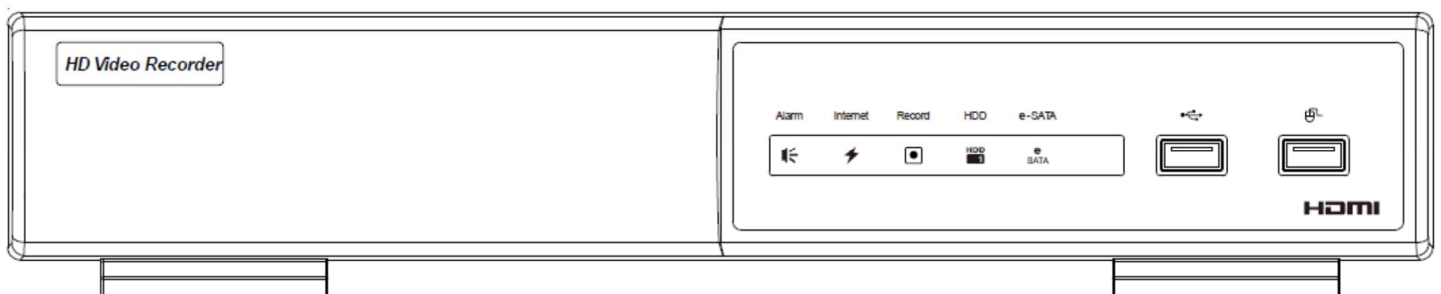

Front Panel