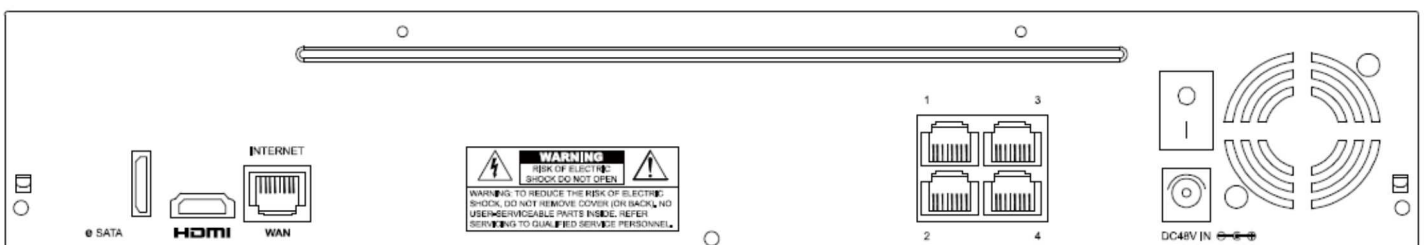

Importers and Distributors of CCTV products

NVR401

4 Ch HD Video Recorder

Features

- **One Ethernet Cable Solution (PON, Power-over-network)**
  Camera power supply and video transmission over one Ethernet cable to eliminate the need for power supplies for the cameras for the whole HD surveillance setup.
- **HD Video Recording**
  4 Channel 1.3MP real-time recording brings users clear images for both live view and playback of recorded data.
- **Multi-platform Remote Access**
  Fully compatible with iPad, iPhone Android devices and Internet Explorer on Windows operating system AVTECH free CMS programme for both Windows and MAC operating systems
- **Free DDNS Service**
  Free DDNS service to easily configure the device to the internet
- **External Disk Array support for more Video storage**
  eSATA interface built-in for connection to a disk array (up to 4 bay disk array with RAID 0 and 1) for greater video storage
- **Full HD HDMI Video Output**
  1920*1080 Full HD video output service giving the best image quality on LCD and LED monitors.
- **Smart Recording**
  Allows live display, recording, playback and network operation simultaneously.
- **Backup Function**
  High video resolution switch for events to optimize the recording efficiency to the hard drive.

Front Panel

Rear Panel